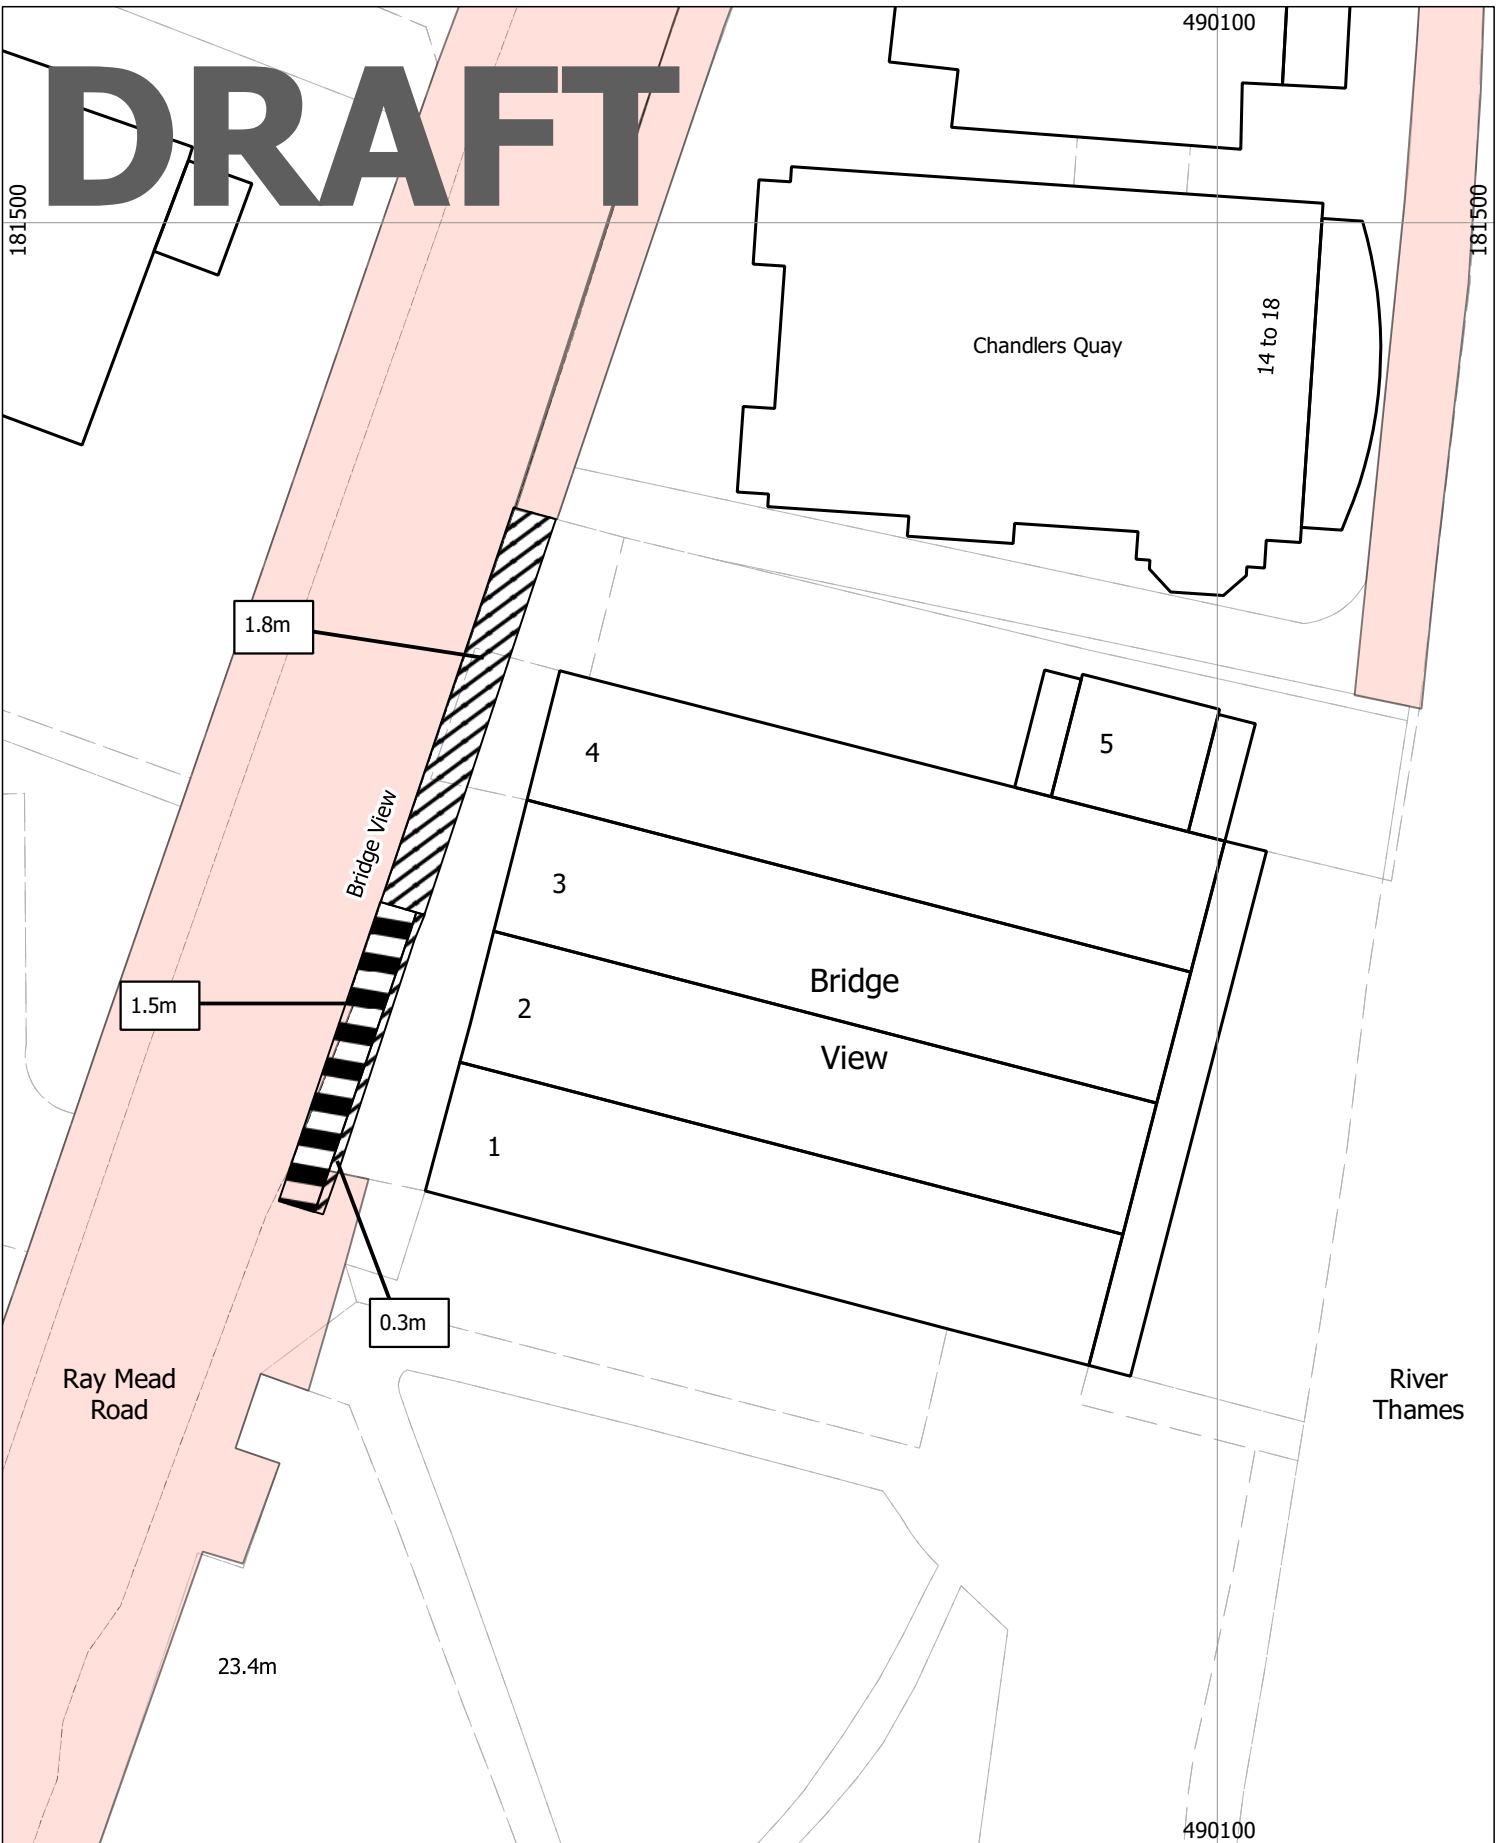

# DRAFT

Public Rights of Way  
Drawn by: Andrew Fletcher

Scale: 1:300

## Public Footpath 53 Maidenhead Public Path Creation Agreement

-  Existing Maidenhead Footpath 53
-  Public footpath to be dedicated
-  Existing adopted highway

The Royal Borough

Windsor & Maidenhead